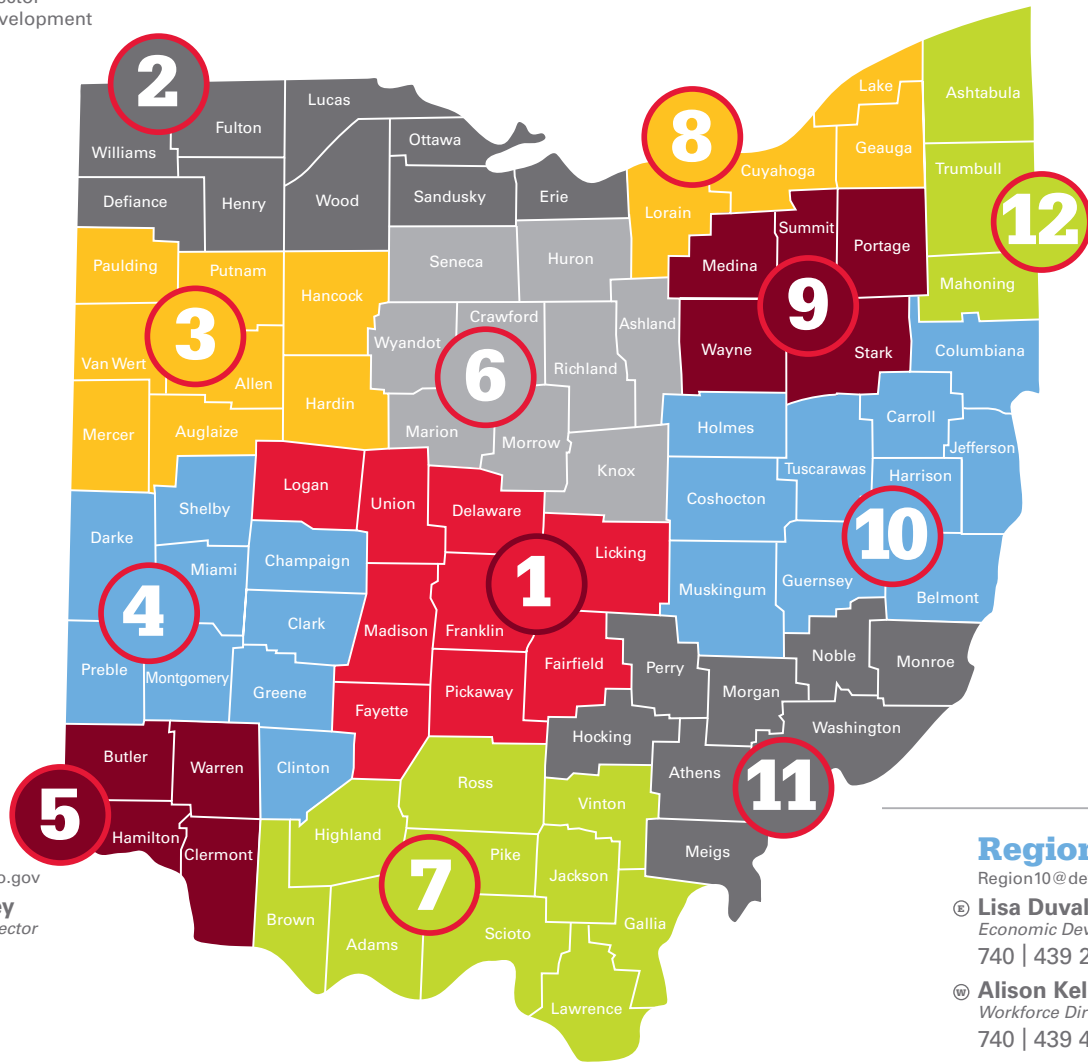

⑤ **Regional Economic Development Directors**  
 ④ **Regional Workforce Directors**  
 ③ **Business Development Managers**

**Ted Strickland**, Governor  
**Lee Fisher**, Lt. Governor  
**Lisa Patt-McDaniel**, Director  
 Ohio Department of Development

**Region 1**

Region1@development.ohio.gov

- ⑤ **Megan Gordon-Lakey**  
Economic Development Director  
614 | 466 9627
- ④ **Steve Tirpak**  
Workforce Director  
614 | 752 4192
- ③ **Alexis Fitzsimmons**  
Business Development Manager  
614 | 644 6546